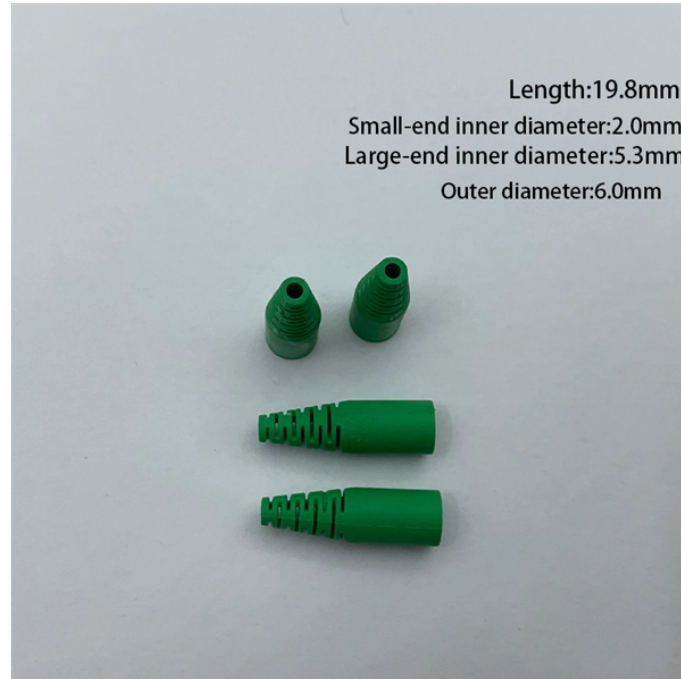

Multimode Fiber in Computer Networks