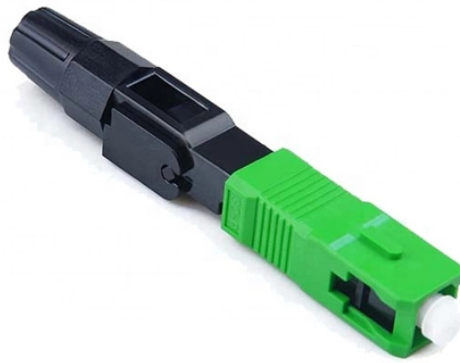

# Multimode Drop Fiber Optic Cable

## Multimode Drop Fiber Optic Cable

Help ensure fast, reliable data connections by using the black ECO Series 6-Strand Multimode Ruggedized Drop Fiber Optic Cable from TechLogix Networkx with your telecom network drop, ...

CommScope designs and manufactures a comprehensive line of fiber optic drop cables

A single-fiber drop cable suitable for aerial, duct, or direct-buried outdoor installations. Available with Corning's innovative FastAccess® technology, which makes opening the cable easier and faster.