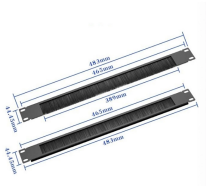

## Multi-position motor distribution box

Power distribution terminal blocks are used for branching a single source of power to multiple circuits via push-in, screw connection, threaded stud or quick connect poles.

Length:30.0mm  
Small-end inner diameter:1.1mm  
Small-end outer diameter:2.2mm  
Large-end inner diameter:3.1mm  
Large-end outer diameter:5.0mm

These power blocks provide tapped holes or quick-connects in addition to bare wire terminals to splice or distribute power. We are an industry leader for supplying power blocks by providing one of the ...