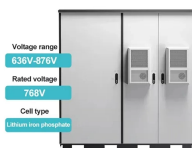

Our wind certification report provides you with list of acceptable B-Line series cable tray supports, fittings and covers based off of the environmental conditions, cable loading, and type of cable tray in your ...