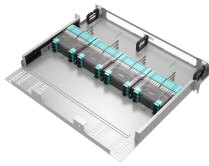

Multi-door three-level distribution box

Multi-door three-level distribution box

Learn about the three-tier power distribution system (main secondary tertiary distribution boards) in a new residential area including their roles connections and safety measures for 0.4kV power supply.

Note: This item is for R-410A units only, and is not compatible with R-32 or R-454B units. Features: Piping. Performance: Question? Call or text 888-757-4774.

Also called power spider boxes, they provide temporary power for locations without permanent electricity sources. Common applications include construction, outdoor events, emergency services, and ...

Choose from our selection of power distribution panels, including square D circuit breaker boxes, electrical wiring and connecting, and more. Same and Next Day Delivery.

Mini Center Compact is a reliable range of distribution boards allowing maximum flexibility, offering wide choice of incomers: Switch Disconnector, MCCB, MCB, RCCB, RCD or Direct Cable Connection.

Eaton's Pow-R-Line Xpert 3X (PRL3X) distribution panelboards provide a compact and flexible solution for electric power distribution with integrated breakers, metering and surge protection.

Eaton's XBoard panelboards have evolved through an intimate knowledge and feedback from Electrical Contractors, Consulting Engineers and End Users to provide an efficient solution for commercial and ...