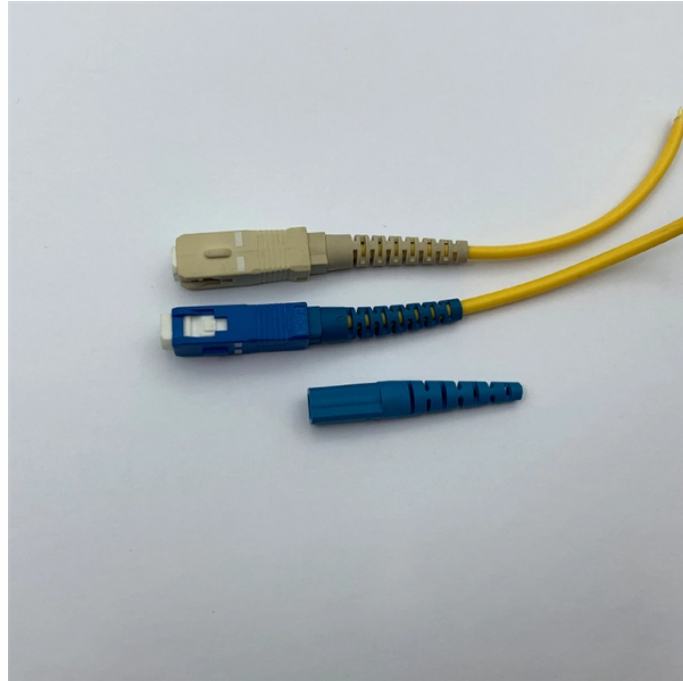

Multi-cavity electrical distribution box

Multi-cavity electrical distribution box

Choose from our selection of power distribution boxes in a wide range of styles and sizes. Same and Next Day Delivery.

The Electrical Tapbox comes in (5) five different amperages and rated NEMA 12/4. Each unit comes factory tested and ready to install in your building to help you power what matters. The tapbox's ...

Browse power distribution boxes with circuit breaker protection and multiple outlet configurations. Shop durable solutions for construction and emergency use.

Ideal for both residential and commercial use, its robust design supports easy installation and maintenance, aligning with standard wall plates for a clean, professional look. Perfect for handling ...