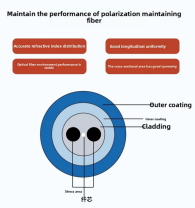

It is a combination of mechanical lock body, electronic devices and encrypted built-in chip, which provides the main features including water-proof, rust-proof, and intelligence. It is usually used for ...