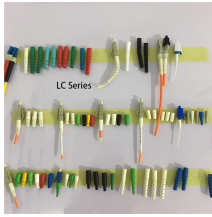

A: We are a professional manufacturer specialized in producing ready board, meter box, distribution box, junction box, metering unit and other products. With qualified quality, the most reasonable price, and ...

Weatherproof Distribution Box is simple in structure and easy to install, and even beginners can easily install it through our installation guide. In terms of performance, it has strong anti-aging and ...