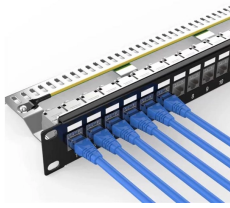

OPGW Junction box is mainly used for protecting the fiber optic junction between two cables and reserve a section of fiber optic for maintenance in the box. The box has good leakproofness, anti ...

Fiber optic splice closure/box, with metal hoop, dome, vertical type, 2 (4x16mm) inlet or outlet ports, 1~4 trays for bunch fiber. For bunch fiber - 037 tray (110\*93mm) with 12 cores and heat shrinkable ...

OPGW splice box provides essential features such as protection, sealing, ...

Browse our selection of mozambique optical cable junction box to find the perfect solution for your unique requirements.

Shop our high-quality OPGW joint boxes for reliable fiber optic splicing. Durable metal and plastic designs for pole and tower mounts. Bulk orders welcome.