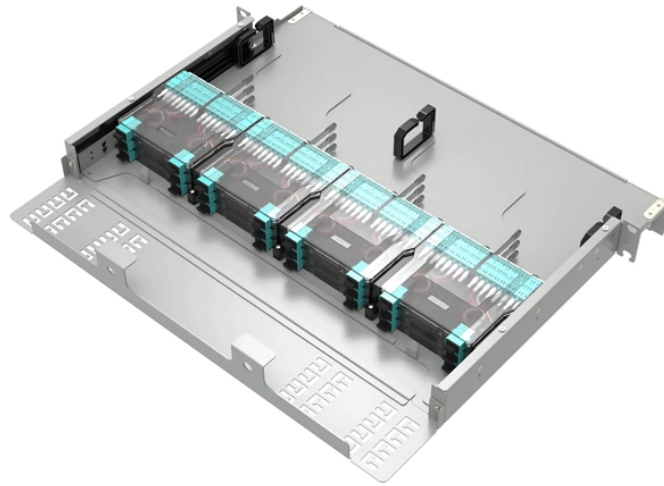

# **Mozambique ONU Optical Network Unit 25G**

## Mozambique ONU Optical Network Unit 25G

Discover how 25G-PON is shaping the future of fiber networks with its superior bandwidth and low latency. This article highlights the technical features, benefits, and challenges of ...

The ONU, functioning as the Powered Device (PD), receives both power and data through the Ethernet cable. This approach eliminates the need for a separate power source for each ONU, making ...

PON technologies, unlike Ethernet, are not P2P but one-to-many with two device types: ONU (Optical Network Unit)/ONT (Optical Network Terminal) and OLT (Optical Line Terminal).

iszo 2.5G media converter transceiver offers lightning-fast, full-duplex/half-duplex Ethernet capabilities, allowing for smooth and reliable data transmission. Plus, with its self-contained TTL port, this ...