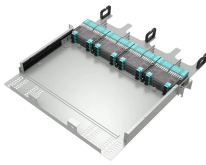

Shop MOXA EDS-316-SS-SC-T Industrial Ethernet Switch with 14 10/100BaseT (X) Ports, 2 100BaseFX Port, Single Mode SC,40Km Model with -40 to 75 Operating Temp online at a best price in Sri Lanka.

Moxa offers Industrial Ethernet Switches & Routers with industrial-grade reliability, network redundancy, enhanced security, easy management, and competitive price-to-performance ratios.