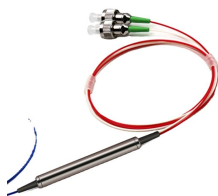

Morocco Exported Butterfly-Shaped Drop-in Optical Cable OM3

Morocco Exported Butterfly-Shaped Drop-in Optical Cable OM3

INESKONECT brand is manufactured by INES, which is an African pioneer in the industrialization of products and solutions for the FTTH & Telecom sector.

It is suitable for connecting with communication equipment and used as access building cable in premises distribution system. The optical fibers are positioned in the center of cable and two ...

This report provides a comprehensive view of the optical fiber, bundle and cable industry in Morocco, tracking demand, supply, and trade flows across the national value chain.

This was achieved through a large submarine cable project from Morocco, called the “West Africa” cable. It connects Africa to the international optical loop to meet the continent's growing ...

Includes import documentation and other requirements for both the U.S. exporter and foreign importer.

The SC type butterfly drop optical cable connector of the present invention adopts a pre-terminated connection scheme, the product has high tensile strength and high reliability, can provide stable ...