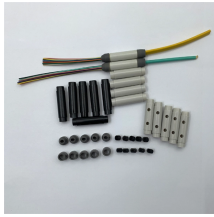

Morocco Exported Butterfly-Shaped Drop-in Optical Cable OM3

Morocco Exported Butterfly-Shaped Drop-in Optical Cable OM3

INESKONECT brand is manufactured by INES, which is an African pioneer in the industrialization of products and solutions for the FTTH & Telecom sector.

It is suitable for connecting with communication equipment and used as access building cable in premises distribution system. The optical fibers are positioned in the center of cable and two ...

This report provides a comprehensive view of the optical fiber, bundle and cable industry in Morocco, tracking demand, supply, and trade flows across the national value chain.

This was achieved through a large submarine cable project from Morocco, called the “West Africa” cable. It connects Africa to the international optical loop to meet the continent's growing ...

Includes import documentation and other requirements for both the U.S. exporter and foreign importer.

The SC type butterfly drop optical cable connector of the present invention adopts a pre-terminated connection scheme, the product has high tensile strength and high reliability, can provide stable ...