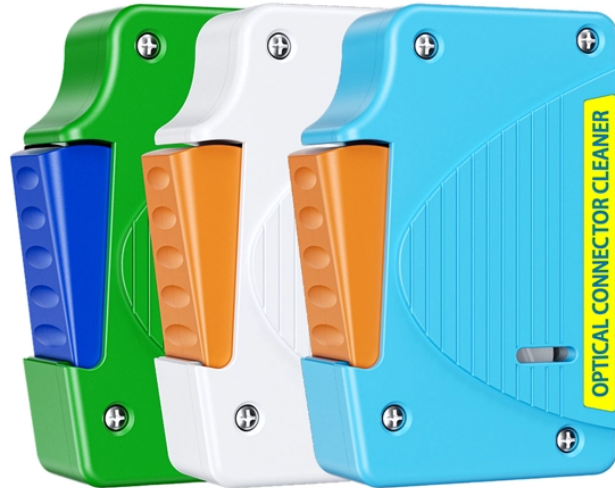

## Moroccan Co-packaged Optics LPO

## Moroccan Co-packaged Optics LPO

y are Macom, Semtech and Maxlinear. The main advantages offered by LPO are reduced power consumption and lower system latency due to the absence of the DSP. and reducing the operational ...

Co-packaged optics (CPO) is a design approach that integrates the optical engine and switching silicon onto the same substrate without requiring the signals to traverse the PCB.

Co-Packaged Optics - List of Examples As datacenters strive to meet escalating demands for efficiency and bandwidth, particularly with the integration of AI and ML technologies, optics is poised to play a ...