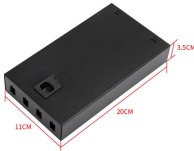

Subtrench Two, an electro / hydraulic on bottom feed, hydraulic track driven, subsea cable, flexible and umbilical trenching machine with interchangeable trenching tools.