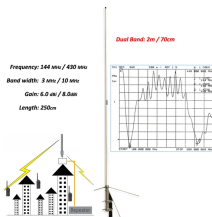

Choose from a wide range of machine options and the support equipment you need to get the job done right. Various-sized HDDs, utility tractors, microtrenchers and support equipment are designed to fit ...