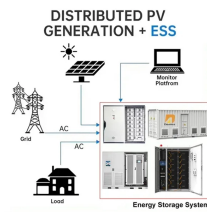

Demand will be guided to the west in an orderly manner, the layout of data center construction will be optimized, and the synergy between east and west will be promoted.