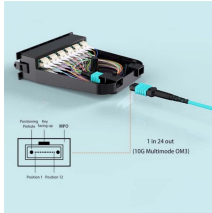

Envision the allure of the French Riviera with the Monaco collection, where chic ...