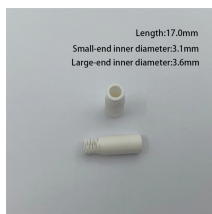

Explore sheet steel and wire mesh cable tray for robust cable management. Ideal for various environments, ensuring safety, efficiency, and durability.