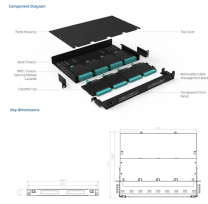

Monaco Cable Tray Processing Factory

Monaco Cable Tray Processing Factory

Distributor of cabletrays including wire mesh, fiber, straight sectioned, and bendable cabletrays. Made from galvanized steel, carbon steel, and PVC materials. Features vary depending ...

Explore sheet steel and wire mesh cable tray for robust cable management. Ideal for various environments, ensuring safety, efficiency, and durability.

Contact Us

For more information, pricing, or custom network solutions, please contact us: