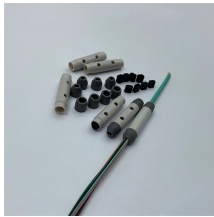

Moldova Cold-Dip Galvanized Stainless Steel Cable Trays

Moldova Cold-Dip Galvanized Stainless Steel Cable Trays

Heavy duty cable trays and cable ladders are manufactured from pre-galvanized or hot-dipped galvanized sheet metal, designed to meet ideal environmental working conditions for indoor and ...

As one of the noteworthy Galvanized Cable Tray Exporters and Suppliers in Moldova, we are right here to serve you as promised. Give our experts a call or drop your enquiry to know more.

Steel Cable Tray Steel Cable Tray systems are Certified CSA Cable Tray, UL listed, and NEMA certified and are available in the following material types 316 Stainless Steel Cable Tray, 304 Stainless Steel ...

We, the renowned Electrical Cable Trays Manufacturer and Supplier in Moldova, use premium materials like galvanized steel, stainless steel, and fiberglass to manufacture our cable trays. We ensure our ...