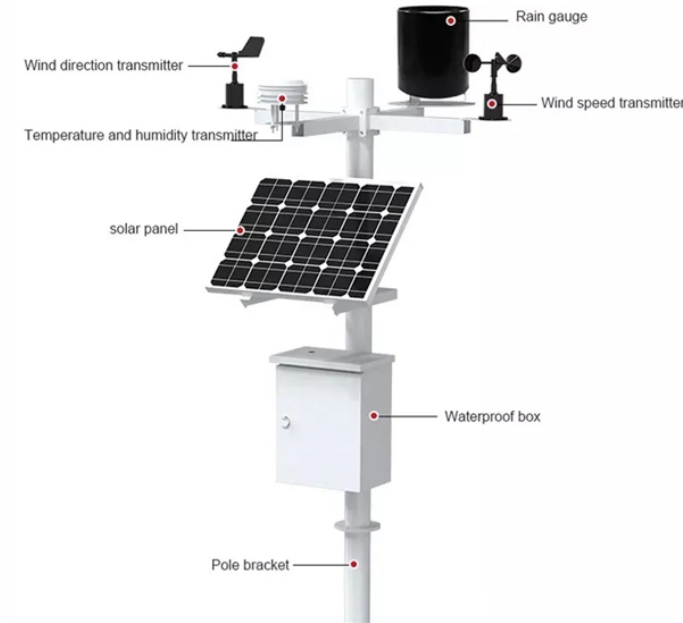

Moldova Cold-Dip Galvanized Stainless Steel Cable Trays

Moldova Cold-Dip Galvanized Stainless Steel Cable Trays

Heavy duty cable trays and cable ladders are manufactured from pre-galvanized or hot-dipped galvanized sheet metal, designed to meet ideal environmental working conditions for indoor and ...

As one of the noteworthy Galvanized Cable Tray Exporters and Suppliers in Moldova, we are right here to serve you as promised. Give our experts a call or drop your enquiry to know more.

Steel Cable Tray Steel Cable Tray systems are Certified CSA Cable Tray, UL listed, and NEMA certified and are available in the following material types 316 Stainless Steel Cable Tray, 304 Stainless Steel ...