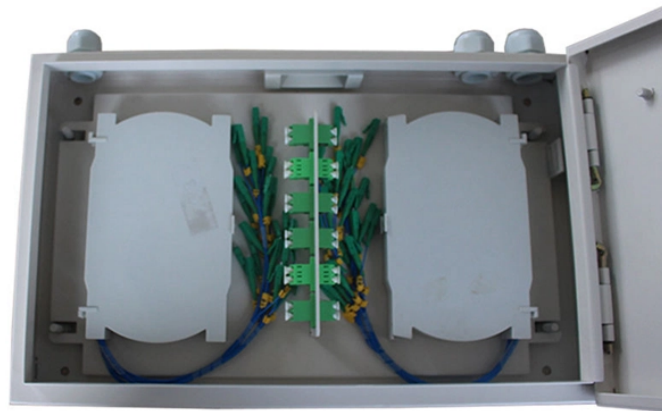

Modular data centers follow standards

Modular data centers follow standards

Certifications for modular data centers (MDCs) and micro data centers (micro DCs) are key to ensuring compliance with quality, safety, energy efficiency and sustainability standards.

Article 646 is new in the 2014 NEC ® and provides rules on the use and installation of modular data centers (MDC).

This article examines the evolving requirements for modern prefabricated modular data centers aimed at addressing critical safety risks while streamlining compliance.

MDCS establishes a cohesive set of technical requirements, promoting uniformity and compatibility in the implementation and management of modular data centers.

Designing electrical systems for prefabricated modular data centers presents several unique challenges due to their modular, pre-assembled nature and the need for scalability, efficiency, and reliability.