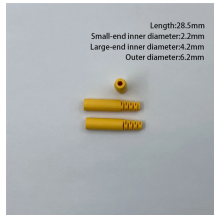

The most commonly used fiber optic connectors are LC and SC connectors due to their reliability, ease of use, and compatibility with both single-mode and multimode fiber optic cables.

At the end of the cable, two technologies can be used: welding and cold bonding. The so-called cold connection is opposite to the fusion, which means that the cable is mechanically connected by the ...

About this item □Stable transmission□Telecom level standard SC for APC fast cold connector (Insertion Loss <math>< 0.3\text{dB}</math>, Return Loss: >50dB) with A-level tricyclic ceramic core, which can be reused ...

Learn the differences between ST, SC, FC, and LC fiber connectors. Explore connector types, PC/UPC/APC polish, single-mode vs multi-mode applications.