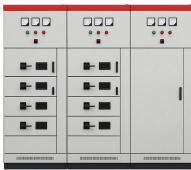

Mobile Explosion-proof Distribution Box Enclosure

Simplex SC UPC

Mobile Explosion-proof Distribution Box Enclosure

An explosion-proof distribution box is a rugged enclosure for hazardous areas, safely delivering power while preventing sparks or heat from igniting flammable surroundings.