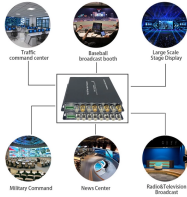

Wintop Network is a national high-tech enterprise specializing in the research, development, production, and sales of industrial PoE switches, unified switches, security switches, optical modules ...