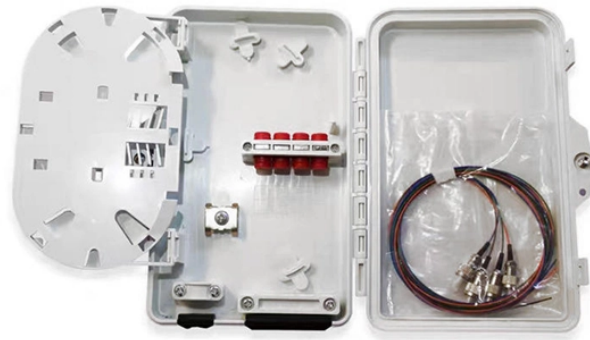

Miniature circuit breaker for cabinet head

Miniature circuit breaker for cabinet head

DC Miniature Circuit Breaker, 12V-110V Circuit Breaker 1Pole 6Amp Breakers DIN Rail Mount [mcb] for DC Systems, Battery Power Systems, Solar photovoltaic Systems, RV.

Explore Square D miniature circuit breakers, engineered for faster installation, reliability, and quality. Our market-leading circuit protection products include arc fault, CAFI, and dual function (CAFI and GFCI) ...

Ensure reliable electrical protection with our high-quality cabinet circuit breaker, designed for efficiency and safety. Ideal for global business buyers seeking durable and cost-effective solutions.

When it comes to DIN-Rail Mount Miniature Circuit Breakers, you can count on Grainger. Supplies and solutions for every industry, plus easy ordering, fast delivery and 24/7 customer support.

Choose from our selection of miniature circuit breakers, including DIN-rail mount branch circuit breakers, square D load-center circuit breakers, and more. Same and Next Day Delivery.

Due to increased air clearances and creepage distances, the TMC 8 miniature circuit breaker can be used as branch circuit protection. The snap-on foot makes it easy to snap the miniature circuit ...