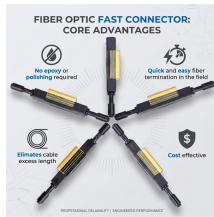

Mexico 940nm laser diode model

Mexico 940nm laser diode model

These 940nm 10W Laser Diodes are known for their high efficiency and robust thermal design structure. They are designed to yield lifetimes of thousands of hours at full rated power. The 11-pin fiber ...

These fiber-coupled 940nm laser diodes are offered as stock items or associated with a CW or Pulsed Laser Diode Driver. They are compatible with our high speed nanosecond pulsed drivers or high ...

940nm IR laser diodes and IR laser modules are available with both single-mode and multi-mode beam profiles. They have either free space or fiber coupled outputs.

940nm Laser Features Output Power: 100mW (CW)
Efficient Quantum Well Structure Standard TO-5 Package

940nm laser diode Model 1a: 100mW / singlemode fiber / 14 pin Butterfly package / SMF or PMF
Reference: 940LD-1a-0-0 (-1: SMF ; -2: PMF)

High brightness, quality, and reliability are the foundation of our single-mode laser diode product family. Our 940nm single-mode laser diodes are capable of delivering output power up to 300mW.

Laser diodes are classified based on continuous operation - Contact us for any special requests regarding classification or power limitation.