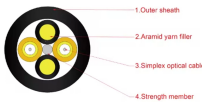

Can be measured with a stabilized light source (LED or laser) or an optical loss test set (OLTS) at the intended service wavelength. The measurement can also be made with an OTDR with sufficient ...