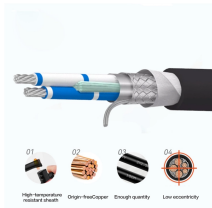

The above mechanical tests on fiber optic cables if conducted according to the IEC test methods are enough to assess the mechanical performance of the optical fiber cable under test. ...

There are five ways listed in various international standards from the EIA/TIA and ISO/IEC to test installed fiber optic cable plants. Three of these methods use test sources and power meters to make ...