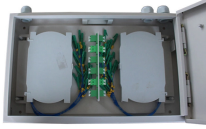

This guide provides a detailed roadmap for locating and fixing fiber optic cable breaks, covering detection techniques, repair methods, and best practices. With CommMesh's advanced ...