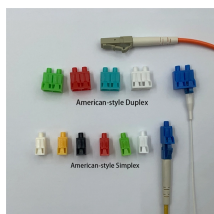

Some Meter Main Combos can be shipped to you at home, while others can be picked up in store. Get free shipping on qualified Meter Main Combos products or Buy Online Pick Up in Store today in the ...