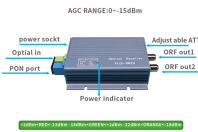

Mengyin Aluminum Profile Cable Tray

Various specifications optional

Mengyjin Aluminum Profile Cable Tray

There are galvanized, hot-dipped zinc, steel, stainless steel, aluminum, glass fiber reinforced plastic and other materials for customers to choose from, but also according to customer requirements to ...