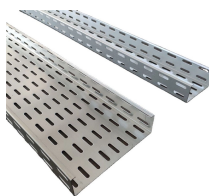

Buy Aluminium Cable Trays China Direct From Aluminium Cable Trays Factories at Alibaba . Help Global Buyers Source China Easily.