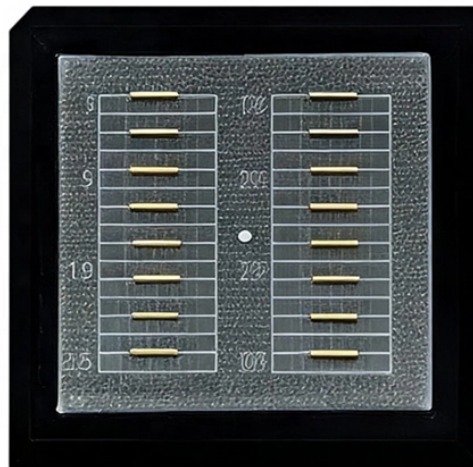

Medium and short trunk optical cable fusion splicing machine

Medium and short trunk optical cable fusion splicing machine

Signal Fire AI-9 use the latest core alignment technology with auto focus and six motors is a new generation of fiber fusion splicer. It is fully qualified with trunk construction of medium and short ...

Fusion Splicer AI-9 uses the latest core alignment technology with auto focus and six motors. It is fully qualified with trunk construction of medium and short distance, FTTH project, security monitoring and ...

Shop fiber fusion splicers designed for FTTH and telecom applications. Get reliable equipment with fast splicing times and comprehensive accessories included.

This smart fusion splicing machine is fully qualified for trunk construction of FTTH projects, security monitoring, medium and short distance and other fibre cable splicing projects.

A fusion splicer is a precision tool used to join two optical fibers by fusing them together with an electric arc. This process minimizes signal loss and reflection, making it essential for building ...