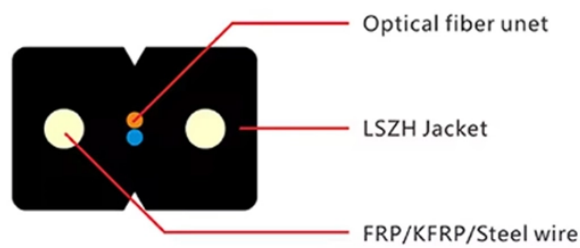

Medium Wire EDM Fixed Frame

Medium Wire EDM Fixed Frame

Use our dedicated Wire EDM machining to obtain top-notch aerospace parts with controlled weight reduction and evenly distributed stiffness. Moreover, our technologies allow to boost machining ...

Order premium EDM wire and wire EDM supplies at competitive prices, including Dead Soft, Half Hard, & Full Hard EDM wire for various machines & applications.

We have economy and utility-grade wires, wires for speed, wires for carbide and PCD's, wires for tapering, and fine-wire machining. In this short study, we will first examine the different properties of ...

The EconoRuler system has been developed for clamping medium-sized and large workpieces in machines with parallel, U-shaped or frame tables. A comprehensive range of accessories gives a ...

The MaxxMacro WEDM MXRuler system is engineered for clamping medium to large workpieces in machines with parallel or U-shaped tables, as well as those with frame tables.