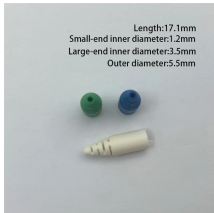

All conduits, pipes, casings, street boxes and similar structures used as receptacles for electric lines or apparatus shall be constructed of durable material, and where placed under carriageways shall be of ...