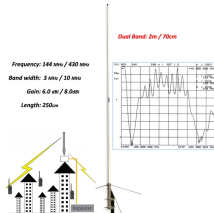

Dual Band: 2m / 70cm

This Planning Policy Guidance is meant for the operators in the radio communication sector to assist them in the location, siting and design of telecommunications equipment and for the local authorities ...

Browse, compare and buy online on electrical.mu in Mauritius and worldwide for all your electrical, plumbing, tooling and security needs.

Our third and more recent submarine cable T3, which links Mauritius to South Africa, has a total capacity of 72 terabits per second. Our submarine cables, with the North Route going through LION/LION2 ...