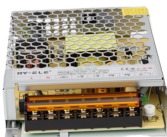

Husky Ladder Cable Tray systems consists of two longitudinal side members connected by individual transverse members, and is designed for use as a power cable or control cable support system.