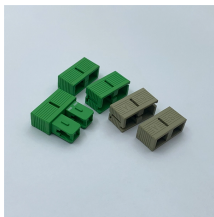

Materials for high-voltage electrical distribution boxes

Materials for high-voltage electrical distribution boxes

Distribution boxes come in different materials and designs to cater to various applications. Below are some of the most commonly used types: Constructed from steel, aluminum, or cast iron, metal ...

Chuanli, a leader in power equipment, provides a full range of cable distribution boxes (cable distribution boxes) customized according to voltage level, use environment and application scenario.

Lightweight fiberglass box pads for single-phase and three-phase transformers. Available products include our HL Series of compression molded fiberglass and our FBP and FSG-RT Series of spray ...