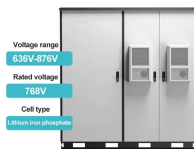

SILTEC has a modern, automated plant where our dedicated staff produces our cable trays and cable routing systems, which guarantees that we always fulfil the requirements and expectations of our ...