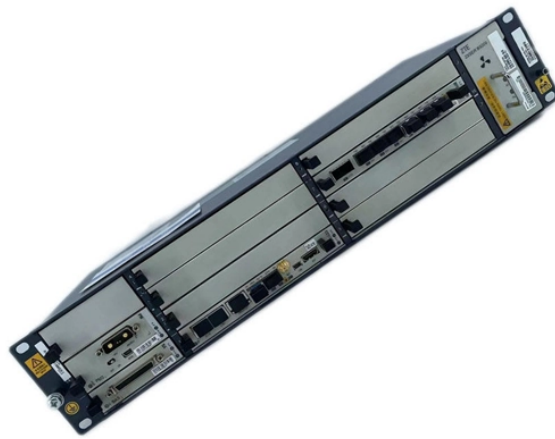

## Manufacturing cost of vertical distribution box

## Manufacturing cost of vertical distribution box

Learn the step-by-step distribution box manufacturing process—from design and material selection to assembly and testing. E-abel provides high-quality electrical enclosures with customization options ...

Get contact details & address of companies manufacturing and supplying Power Distribution Box, electric distribution box, electrical db box across India.

We offer competitive pricing, rapid prototyping, and efficient mass production capabilities. Our boxes are crafted from premium materials like aluminum and stainless steel, ensuring durability in any ...

XL-21 power distribution box is divided into two types, The cabinet heights of 1700mm and 1800mm are common type (P type), the cabinet is installed independently, and the top can be ...

Discover reliable power distribution box manufacturers and custom power distribution solutions for every need.