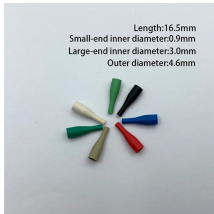

Cable Manufacturers Botswana (Pty) Ltd - Contact Us, Phone Number, Address and Map business. Find us at Gaborone in .