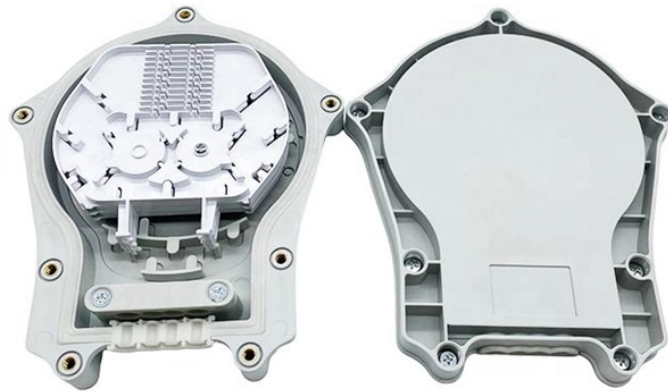

Manufacturer of Single-Fiber Bidirectional SFP

Manufacturer of Single-Fiber Bidirectional SFP

Single Fiber Bidirectional SFP transceivers use simplex single-mode fiber to double the bandwidth, data rates up to 4G and distances up to 160km.

Single-fiber bidirectional Gigabit SFP modules with SC connector interface for legacy equipment compatibility. Offered in matched wavelength pairs covering 3km to ...

Supporting both copper and fiber optic cables, these modules enable seamless data transmission. Syrotech Networks, a leading provider in India, offers industry-standard SFPs designed for easy ...

BiDi (Bidirectional) SFP – Single-fiber SFP modules for FTTH and fiber-efficient networking, allowing both transmit and receive signals to travel over a single optical fiber.

Learn how to choose the right bidirectional SFP for single-fiber links. Compare wavelengths, distances, and compatibility to optimize your optical network.

Cleerline™ Bidirectional (BiDi) SFP transceivers are high performance, cost effective modules supporting data-rates of 1.25Gbps or 10Gbps and 20km transmission distance with single-mode fiber.

TP-LINK's TL-SM321B-2 and TL-SM321A-2 is designed to work in a pair to create an on-site gigabit fiber communication up to 2km (2,000 meters). With one single-mode fiber, the pair of modules can ...