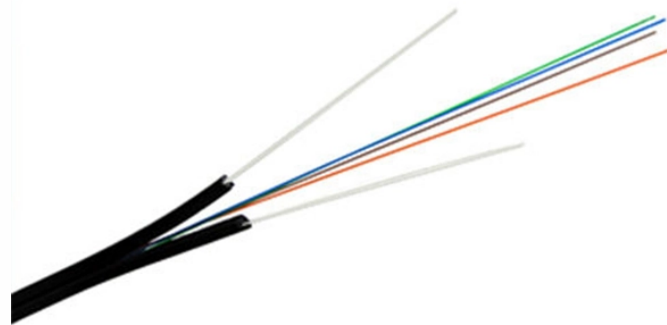

Manufacturer of Earless LC Fiber Optic Adapters

Manufacturer of Earless LC Fiber Optic Adapters

TE Connectivity's LC connectors are single-fiber ferrule high-density connectors used in small form-factor applications.

CommScope offers a variety of low-loss LC, SC, SN and MPO fiber optic connectors that deliver superior mechanical and optical performance.

Fibertronics offers a variety of LC fiber optic adapters. These are also known as LC fiber optic mating sleeves and are available in both single mode and multimode variants with either a zirconia sleeve or ...

Belden offers standalone Fiber Adapter modules for use in a variety of applications. Connector types include LC Duplex, SC Simplex, ST and MPO in multimode and singlemode for up to 12 fibers.

Adapters are used to mate two fiber optic connectors. They are offered in all major connector interfaces, including SC, FC, ST, LC, MTP and others. Hybrid adapters are also available for certain connector ...