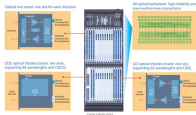

Inspiring the world's athletes, Nike delivers innovative products, experiences and services.