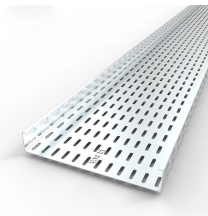

## Malta Thickened Cable Tray

1 Cover for Cable Tray 200mm Pre-Galvanised € 18.71 Store: FBPmalta 3 Cover for Cable Tray 300mm Dipped Galvanised € 32.16 Store: FBPmalta 2 Cover for Cable Tray 300mm Pre-Galvanised € 21.9 ...

CABLE MANAGEMENT TRAY 24U 150mm PERFORATE €32,25 No Stock CABLE MANAGEMENT TRAY 45U 150mm PERFORATE €30,04 CABLE MANAGEMENT TRAY 42U 150mm PERFORATE ...

As one of the noteworthy Cable Tray Exporters and Suppliers in Malta, we are right here to serve you as promised. Give our experts a call or drop your enquiry to know more.

The Company occupies a head office, extensive premises and works in the heart of the business community in Malta and within the harbour area making the area excellent for storage of installation ...

Aplus Trunking for Floor is a type of cable management system designed to protect and conceal cables running along the floor. It is 9cm wide, 2cm high, and comes in a 2-meter length.

Cable Tray & Mesh Tray. Read more.

Cable trays are a type of cable management system used to support and organize electrical cables and wires in commercial, industrial, and residential settings. They are typically made of metal, such as ...