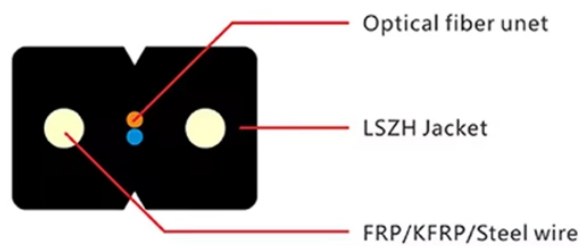

Malta Technical Support for 40G Air-Cooled Switches