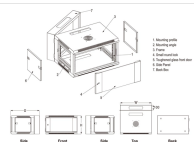

Malta Smart Power Distribution Cabinet Supply

Malta Smart Power Distribution Cabinet Supply

The government is investing in another, more modern, distribution centre, an Energy Ministry statement said.

Description Internet Power Distribution Cabinet Used but in excellent conditions. Tinted glass door for cabinet. Cabinet with key lock Measurement H 170 cm W & L 60 cm. Color Beige. ...

Power distribution, UPS, monitoring, refrigeration, multi-cabinet integration which save more space. No design and no wiring required, remote and unattended operation which will save TCO.

The XL type low-voltage power distribution cabinet uses domestically designed new components. The enclosure is made of bent steel plates, featuring a compact structure, easy maintenance, and flexible ...

COPYRIGHT © 2026 HYDROELECTRIC LTD.

They can be easily mounted within the server cabinet or enclosure, minimizing the amount of floor space required for power distribution. Cabinet PDUs can also be daisy-chained together to provide power to ...