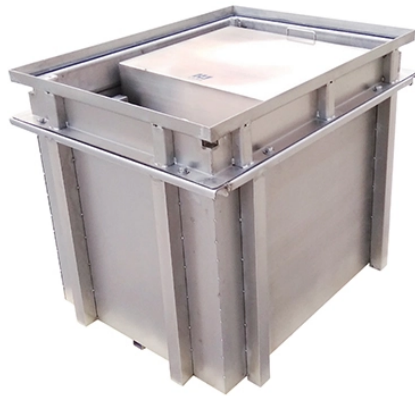

Mali warranty bend-insensitive 6-core fiber optic cable

Mali warranty bend-insensitive 6-core fiber optic cable

The OM4 MM P is also a bend-insensitive fiber optic cable featuring a tight bend radius to minimize bending loss and simplify installation. Laser-optimized, OM4 performance ensures an AV fiber optic ...

ClearCurve bend-insensitive fibers are compliant with ITU-T Recommendations G.652.D and G.657, providing superior installation speed and efficiency, and greater successful installations in homes and ...

This fiber is a laser-optimized, bend-insensitive, graded-index multimode fiber designed for transmission speeds of 10 Gb/s and beyond. OM5 is backwards compatible with OM4 and supports single ...

Micro Armor Fiber™ The Original Stainless Steel Armor Multimode 6 Fiber 900mm OM3 Plenum Armored Fiber Optic Cable Model #TF6-OM3-PL y designed fiber optic cable that will provide the ...