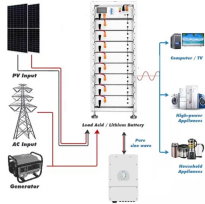

Centre de consulting 100% malien fondé en 2018.
Logistique minière, gestion de projets et conseil
stratégique. Bamako, Mali.