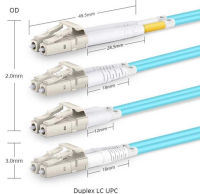

One of the leading providers of hardware, electrical items, and home appliances in the Maldives, offering over 3,800 products with trusted international brand partnerships.