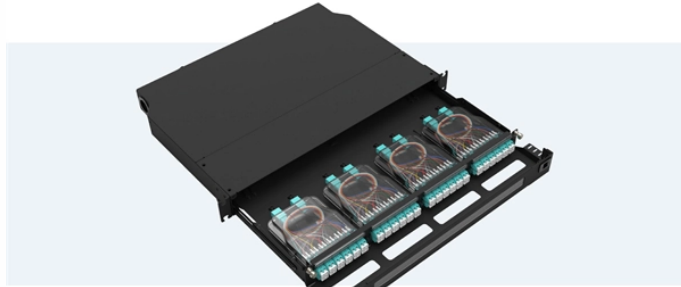

Maldives electrical distribution box manufacturer direct sales

Pre-Terminated Patch Panel

- Multi-application support
- Flexible configuraton
- Modular design

Multi-functional Sliding Patch Box, Modular

Modular Sliding Patch Box

Sliding Patch Box, Modular

Maldives electrical distribution box manufacturer direct sales

THEM aims to be the premier equipment/service provider for Water, Sludge and Solid handling applications to the resorts and construction companies in the Maldives.