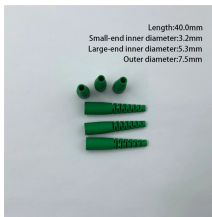

Maldives Precision Display Case Price

Ordering information

NO.	1	2	3	4
Model	FS4M1	FS8M2	FS12M3	FS16M4
Product name	Patch Panel	Patch Panel	Patch Panel	Patch Panel
Illustration				
HU	1	2	3	4
Maximum number of cores	96	192	288	384
Product size (excluding modules and adapters)	482.6*208.7*43.7mm	482.6*208.7*88.1mm	482.6*208.7*132.5mm	482.6*208.7*177.7mm
Standard color code	RAL9005	RAL9005	RAL9005	RAL9005

car display case vertical watch display case led display case 3d floating display case toy display case display stand display case frame small display case dust proof display case 24 inch display case ...