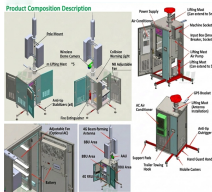

MVR 1550 In Stock Wall Mounted Server Rack 4U (600*600*260mm), SL08WMB4U-1 Sur-link MVR 6030 In Stock 42U 19" SERVER RACK, 42U X 800MM X 1000MM WITH FAN SET Kuwes MVR ...

Browse 42U server cabinets and open frame racks. Featuring sturdy steel construction, ventilation options, and accessories for organized equipment storage.