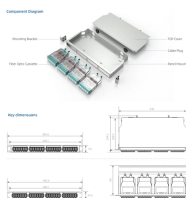

Server Rack/Network Rack 42U Call 7202444
Server Cabinet MVR14,500 per item · In Stock
Listed 30 minutes ago in Malé, Maldives ☐☐