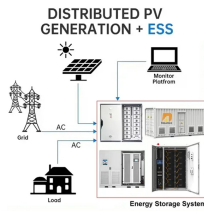

Maldives Optical Line Terminal 2 5G

Explore our range of high-quality GPON, EPON, and XG(S)PON OLT products. Find the perfect Optical Line Terminal solutions for your network needs.