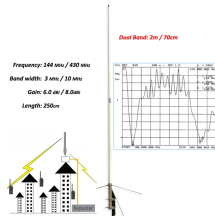

Malaysia Cable Tray Budget Price List

Malaysia Cable Tray Budget Price List

	<p>Microsoft is offering about 7% of its US workforce the option to retire early, the latest attempt by a major tech firm to downsize while ramping up artificial intelligence investments.</p>
	<p>Instruction Manual: Suitable for: supporting 100mm trays on floor or top of cabinet. Fit for: wire diameter from 3.5mm to 6.0mm, width=100mm. Includes: stand x1 (bolt and nut optional).</p>
	<p>Create your Microsoft account to access various services and features.</p>
	<p>Get reviews, hours, directions, coupons and more for Microsoft Corporation. Search for other Direct Mail Advertising on The Real Yellow Pages®.</p>
	<p>Get access to free online versions of Outlook, Word, Excel, and PowerPoint.</p>