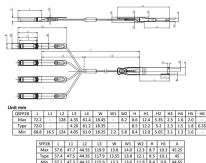

Find deals on Cable Tray For Desk products online with Lazada Malaysia | Free Shipping Lowest Price Hot Deals